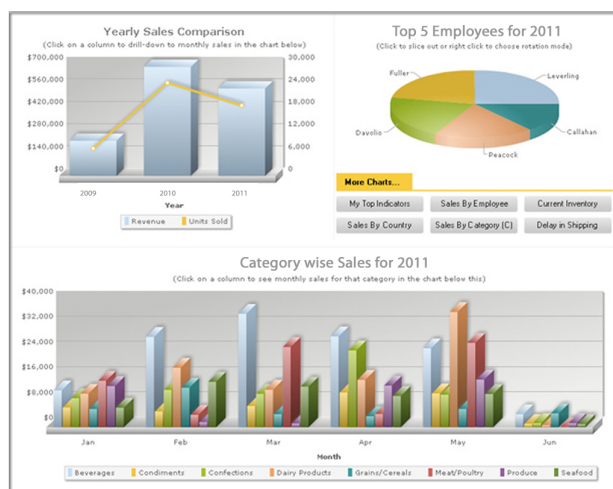

## Davalen Charts™ IBM Web Experience Factory

Since 1993, Davalen, LLC has been a trusted name in collaborative software solutions for the enterprise. Davalen is an **IBM Premier Business Partner** that provides RapidValue Services for **Lotus Domino, WebSphere Portal, Retail & Enterprise Search, and Web Content Management**. The RapidValue Services are designed to ensure clients receive the most value from their investment in IBM software. These services consist of a **customized blend of system architecture, mentoring and implementation assistance**.

### The Evolution of Web Charts in IBM WebSphere Portlet Factory

The concept of executive dashboards to graphically display critical business data in portlets has become a necessary part of many portal implementations. Using various web charts such as Line, Bar, and Pie, comparison charts between metrics has become an important part of running a complex business. With the advent of Web 2.0, additional requirements have evolved which involve Flash Charts, fly-overs, animation, dynamic chart drill-downs, and mobile capabilities.

### What Davalen can Offer

As a reseller of Fusion Charts, Davalen has integrated Fusion Charts into IBM We Experience Factory using Davalen Charts™ Builder. This allows Davalen to provide an integrated Dashboard solution to Web Experience Factory utilizing the latest Web 2.0, flash, and HTML5 capabilities.

The Davalen Charts™ solution is being implemented in healthcare, insurance, and energy clients where larger amounts of continuous data are needed to normalize and chart with the ability to zoom in on specific conditions in the data. Learn how Davalen Charts™ will work in your environment.